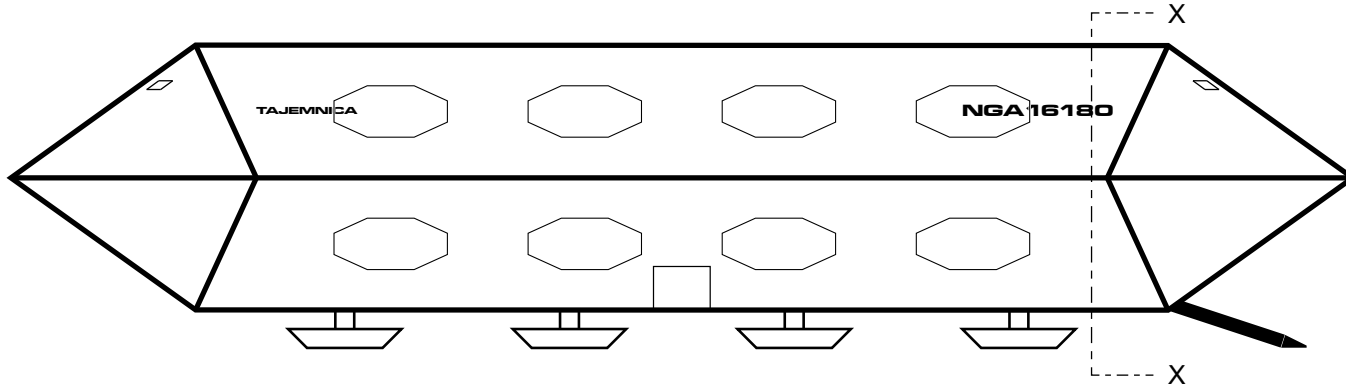

6 5 4 3 2 1

scale 1:400
 (2.5 mm = 1 m)
 12,000 tons
 71 m length
 34 m wide
 14 m high

 landing gear
 lower ~ 2m
 8 pads

0 10 20 30 40 50 60 70 72m

Cross-section X-X

"A" deck
 "B" (mid) deck
 "C" (cargo) deck

**Plataea Department of War
 Technology Intelligence Command**

TITLE
 Armadillo class spaceship "Tajemnica"
 Side / front views

SIZE A4	DRAWN BY M. VERMUE, SPC4 PSM	APPROVED BY <i>Henry T. Stinson, CS&T PSM</i>
SCALE 1:400	SHEET 1	

B

A

A

0
10
20
30
34 m

Plataea Department of War
Technology Intelligence Command

TITLE
Armadillo class spaceship "Tajemnica"
Top view

SIZE A4	DRAWN BY M. VERMUE, SPC4 PSM	APPROVED BY <i>Henry A. Stinson, CSET PSM</i>
-------------------	---------------------------------	--