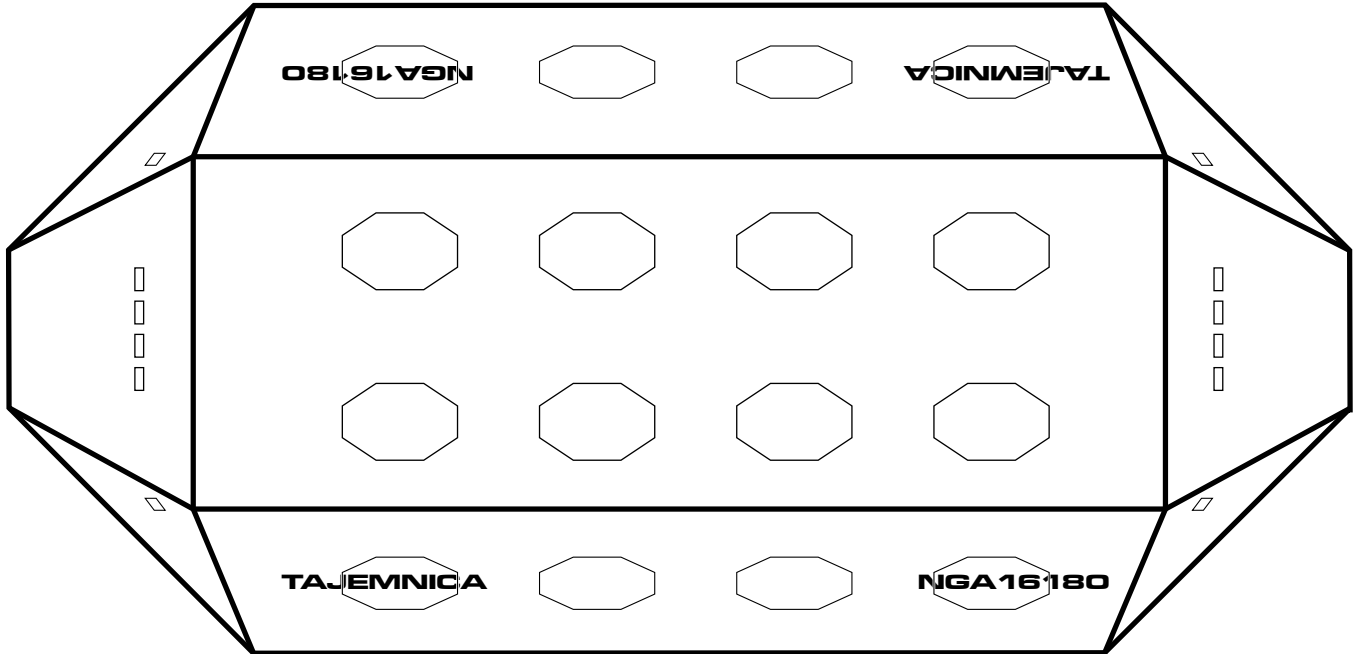

6 5 4 3 2 1

scale 1:400
 (2.5 mm = 1 m)
 12,000 tons
 71 m length
 34 m wide
 14 m high

 landing gear
 lower ~ 2m
 8 pads

0 10 20 30 40 50 60 70 72m

Cross-section X-X

"A" deck
 "B" (mid) deck
 "C" (cargo) deck

B

A

A

0
10
20
30
34 m

Plataea Department of War
Technology Intelligence Command

TITLE
Armadillo class spaceship "Tajemnica"
Top view

SIZE A4	DRAWN BY M. VERMUE, SPC4 PSM	APPROVED BY <i>Henry A. Stinson, CSET PSM</i>
-------------------	---------------------------------	--