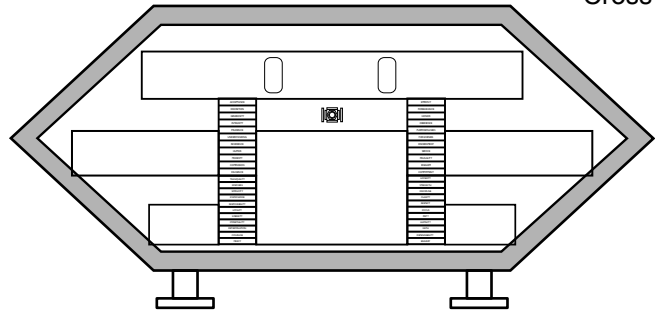

6 5 4 3 2 1

scale 1:400
 (2.5 mm = 1 m)
 20,000 tons
 71 m length
 34 m wide
 14 m high

landing gear
 lower ~ 2m
 8 pads

0 10 20 30 40 50 60 70 72m

Cross-section X-X

"A" deck
 "B" (mid) deck
 "C" (cargo) deck

**Plataea Department of War
 Technology Intelligence Command**

TITLE
 Armadillo class spaceship "Tajemnica"
 Side / front views

SIZE A4	DRAWN BY M. VERMUE, SPC4 PSM	APPROVED BY <i>Henry A. Stinson, CS&T PSM</i>
SCALE 1:400	REV C	SHEET 1

B

B

A

A

6 5 4 3 2 1

**Plataea Department of War
Technology Intelligence Command**

TITLE
Armadillo class spaceship "Tajemnica"
Top view

SIZE A4	DRAWN BY M. VERMUE, SPC4 PSM	APPROVED BY <i>Henry A. Stinson, CSET PSM</i>
SCALE 1:400	REV C	SHEET 2