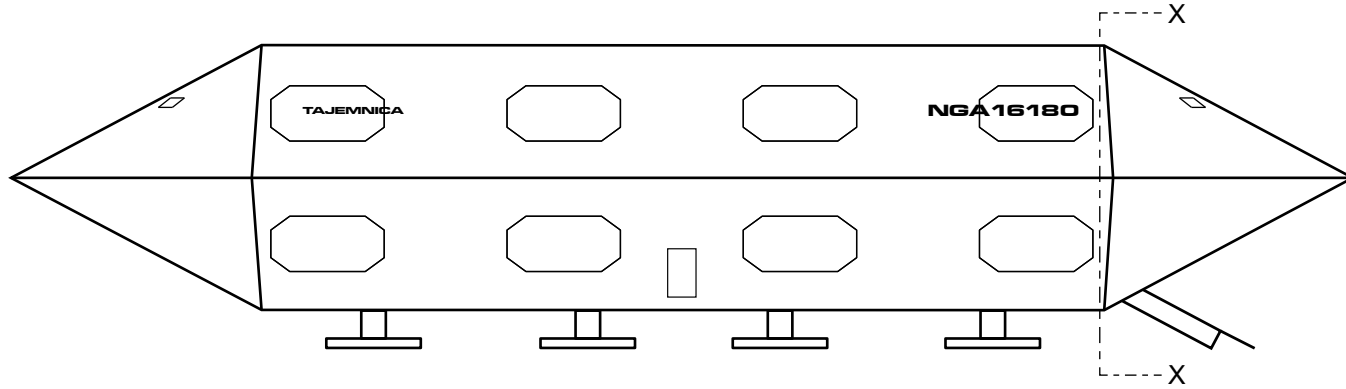

6 5 4 3 2 1

scale 1:400
 (2.5 mm = 1 m)
 20,000 tons
 71 m length
 34 m wide
 14 m high

landing gear
 lower ~ 2m
 8 pads

0 10 20 30 40 50 60 70 72m

Cross-section X-X

"A" deck
 "B" (mid) deck
 "C" (cargo) deck

**Plataea Department of War
 Technology Intelligence Command**

TITLE
 Armadillo class spaceship "Tajemnica"
 Side / front views

SIZE A4	DRAWN BY M. VERMUE, SPC4 PSM	APPROVED BY <i>Henry A. Stinson, CS&T PSM</i>
SCALE 1:400	REV C	SHEET 1

B

B

A

A

6 5 4 3 2 1

**Plataea Department of War
Technology Intelligence Command**

TITLE
Armadillo class spaceship "Tajemnica"
Top view

SIZE A4	DRAWN BY M. VERMUE, SPC4 PSM	APPROVED BY <i>Henry A. Stinson, CSET PSM</i>
SCALE 1:400	REV C	SHEET 2