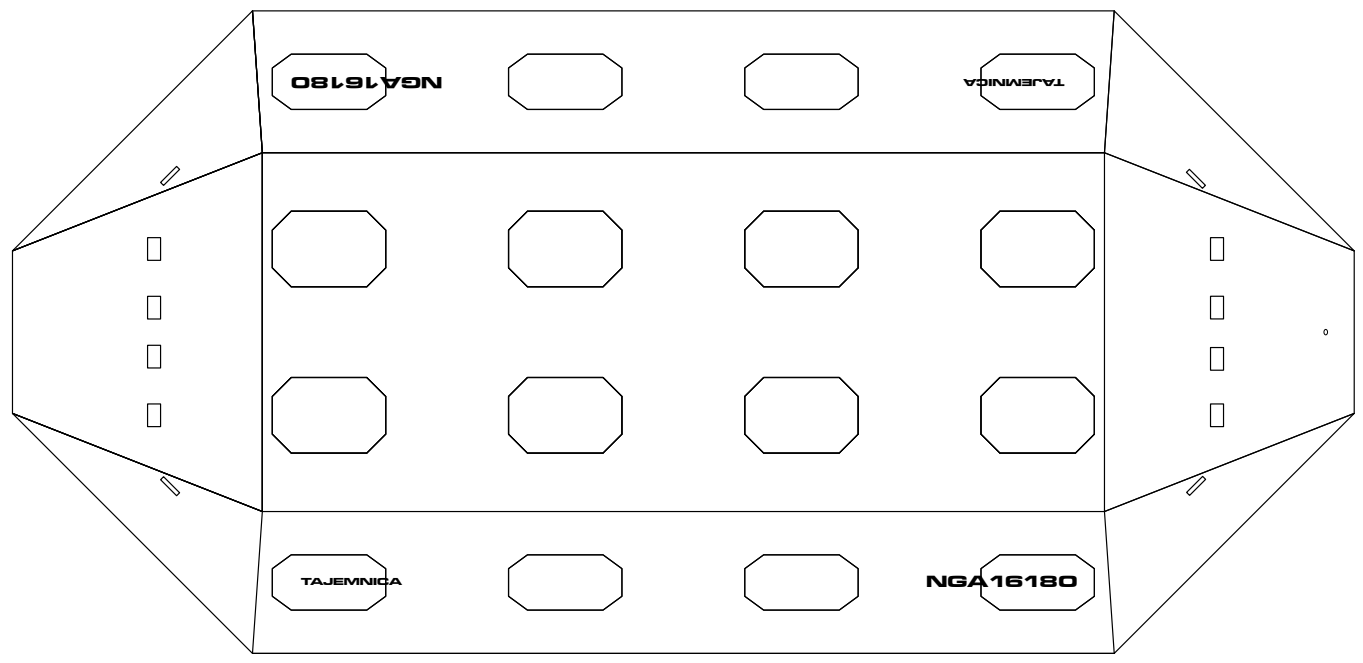

6 5 4 3 2 1

scale 1:400
 (2.5 mm = 1 m)
 20,000 tons
 71 m length
 34 m wide
 14 m high

landing gear
 lower ~ 2m
 8 pads

0 10 20 30 40 50 60 70 72m

Cross-section X-X

"A" deck
 "B" (mid) deck
 "C" (cargo) deck

B

B

A

A

6 5 4 3 2 1

**Plataea Department of War
Technology Intelligence Command**

TITLE
Armadillo class spaceship "Tajemnica"
Top view

SIZE A4	DRAWN BY M. VERMUE, SPC4 PSM	APPROVED BY <i>Henry A. Stinson, CSET PSM</i>
SCALE 1:400	REV C	SHEET 2