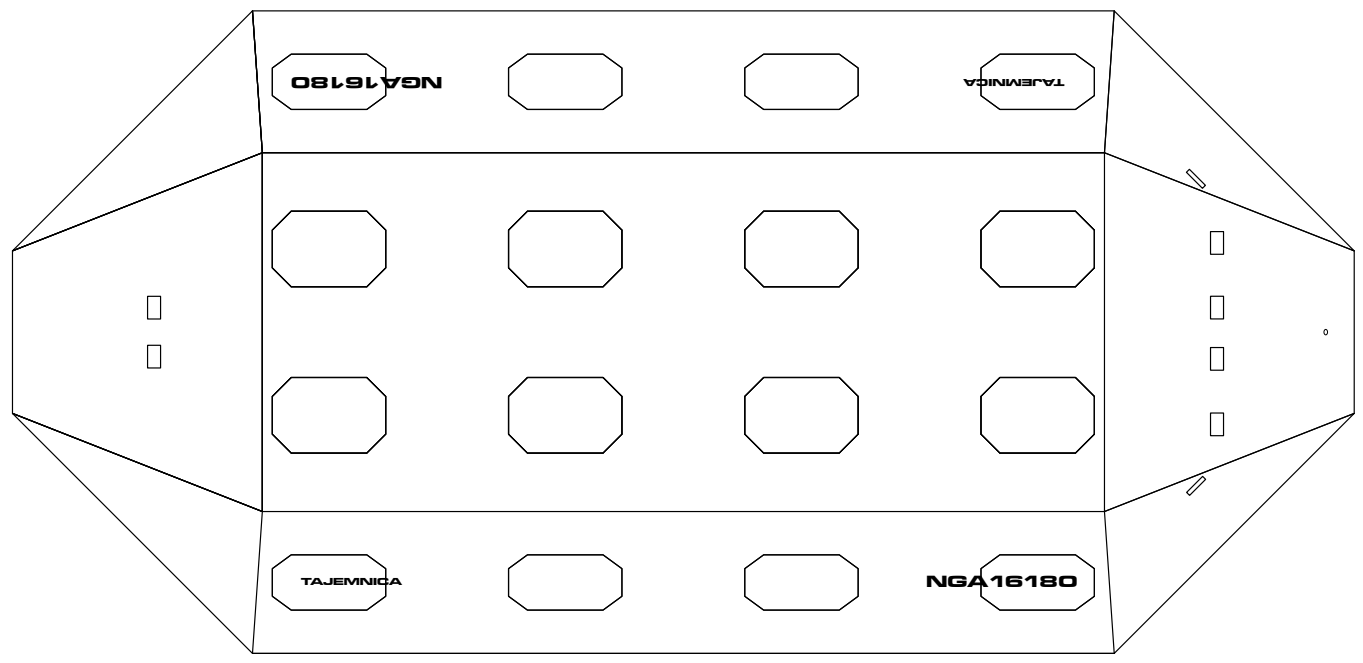

6 5 4 3 2 1

scale 1:400
(2.5 mm = 1 m)
20,000 tons
71 m length
34 m wide
14 m high

landing gear
lower ~ 2m
8 pads

0 10 20 30 40 50 60 70 72m

Cross-section X-X

"A" deck
"B" (mid) deck
"C" (cargo) deck

| | | | |
|--|---------------------------------|--|--|
| Plataea Department of War Technology Intelligence Command | | | |
| TITLE Armadillo class spaceship "Tajemnica" Side / front views | | | |
| SIZE A4 | DRAWN BY M. VERMUE, SPC4 PSM | APPROVED BY <i>Henry A. Stinson, CS&T PSM</i> | |
| SCALE 1:400 | REV E | SHEET 1 | |

B

B

A

A

6 5 4 3 2 1

**Plataea Department of War
Technology Intelligence Command**

TITLE
Armadillo class spaceship "Tajemnica"
Top view

| | | |
|-------------------|---------------------------------|--|
| SIZE A4 | DRAWN BY M. VERMUE, SPC4 PSM | APPROVED BY <i>Henry A. Stinson, CSET PSM</i> |
| SCALE 1:400 | REV E | SHEET 2 |