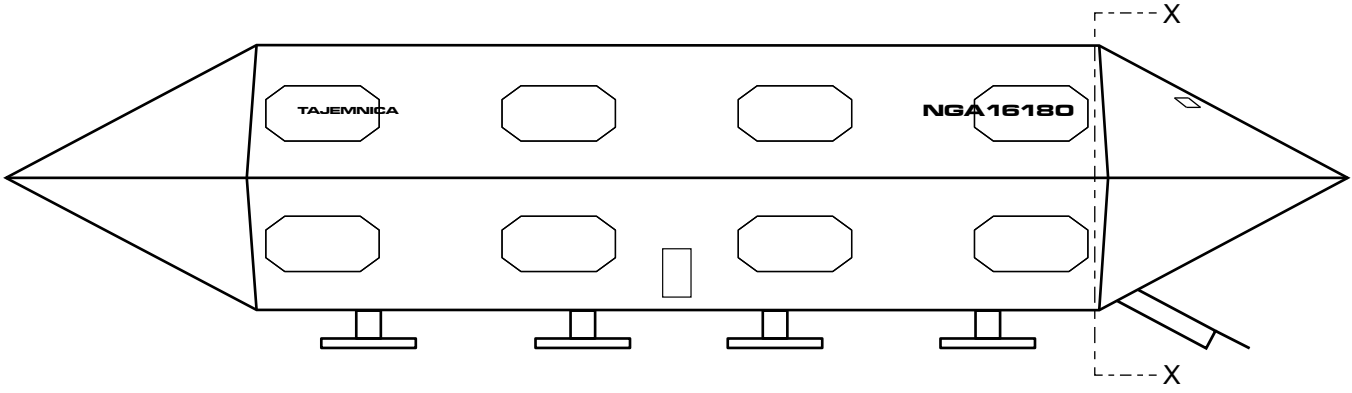

6 5 4 3 2 1

scale 1:400
(2.5 mm = 1 m)
20,000 tons
71 m length
34 m wide
14 m high

landing gear
lower ~ 2m
8 pads

0 10 20 30 40 50 60 70 72m

Cross-section X-X

"A" deck
"B" (mid) deck
"C" (cargo) deck

| | | | |
|--|---------------------------------|--|--|
| Plataea Department of War Technology Intelligence Command | | | |
| TITLE Armadillo class spaceship "Tajemnica" Side / front views | | | |
| SIZE A4 | DRAWN BY M. VERMUE, SPC4 PSM | APPROVED BY <i>Henry A. Stinson, CS&T PSM</i> | |
| SCALE 1:400 | REV E | SHEET 1 | |

6 5 4 3 2 1

6 5 4 3 2 1

0 10 20 30 40 50 60 70 72m

D

D

0
10
20
30
34 m

C

C

B

B

A

A

6 5 4 3 2 1

**Plataea Department of War
Technology Intelligence Command**

TITLE
Armadillo class spaceship "Tajemnica"
Top view

| | | |
|-------------------|---------------------------------|--|
| SIZE A4 | DRAWN BY M. VERMUE, SPC4 PSM | APPROVED BY <i>Henry A. Stinson, CSET PSM</i> |
| SCALE 1:400 | REV E | SHEET 2 |