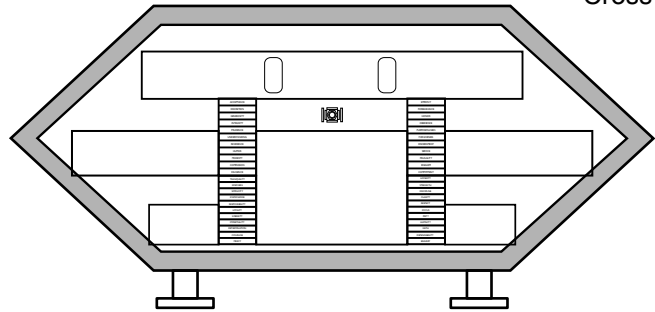

6 5 4 3 2 1

scale 1:400
(2.5 mm = 1 m)
20,000 tons
71 m length
34 m wide
14 m high

landing gear
lower ~ 2m
8 pads

0 10 20 30 40 50 60 70 72m

Cross-section X-X

"A" deck
"B" (mid) deck
"C" (cargo) deck

| | | | |
|--|---------------------------------|--|--|
| Plataea Department of War Technology Intelligence Command | | | |
| TITLE Armadillo class spaceship "Tajemnica" Side / front views | | | |
| SIZE A4 | DRAWN BY M. VERMUE, SPC4 PSM | APPROVED BY <i>Henry A. Stinson, CS&T PSM</i> | |
| SCALE 1:400 | REV E | SHEET 1 | |

6 5 4 3 2 1

6 5 4 3 2 1

0 10 20 30 40 50 60 70 72m

D

D

0
10
20
30
34 m

C

C

B

B

A

A

6 5 4 3 2 1

**Plataea Department of War
Technology Intelligence Command**

TITLE
Armadillo class spaceship "Tajemnica"
Top view

| | | |
|-------------------|---------------------------------|--|
| SIZE A4 | DRAWN BY M. VERMUE, SPC4 PSM | APPROVED BY <i>Henry A. Stinson, CSET PSM</i> |
| SCALE 1:400 | REV E | SHEET 2 |