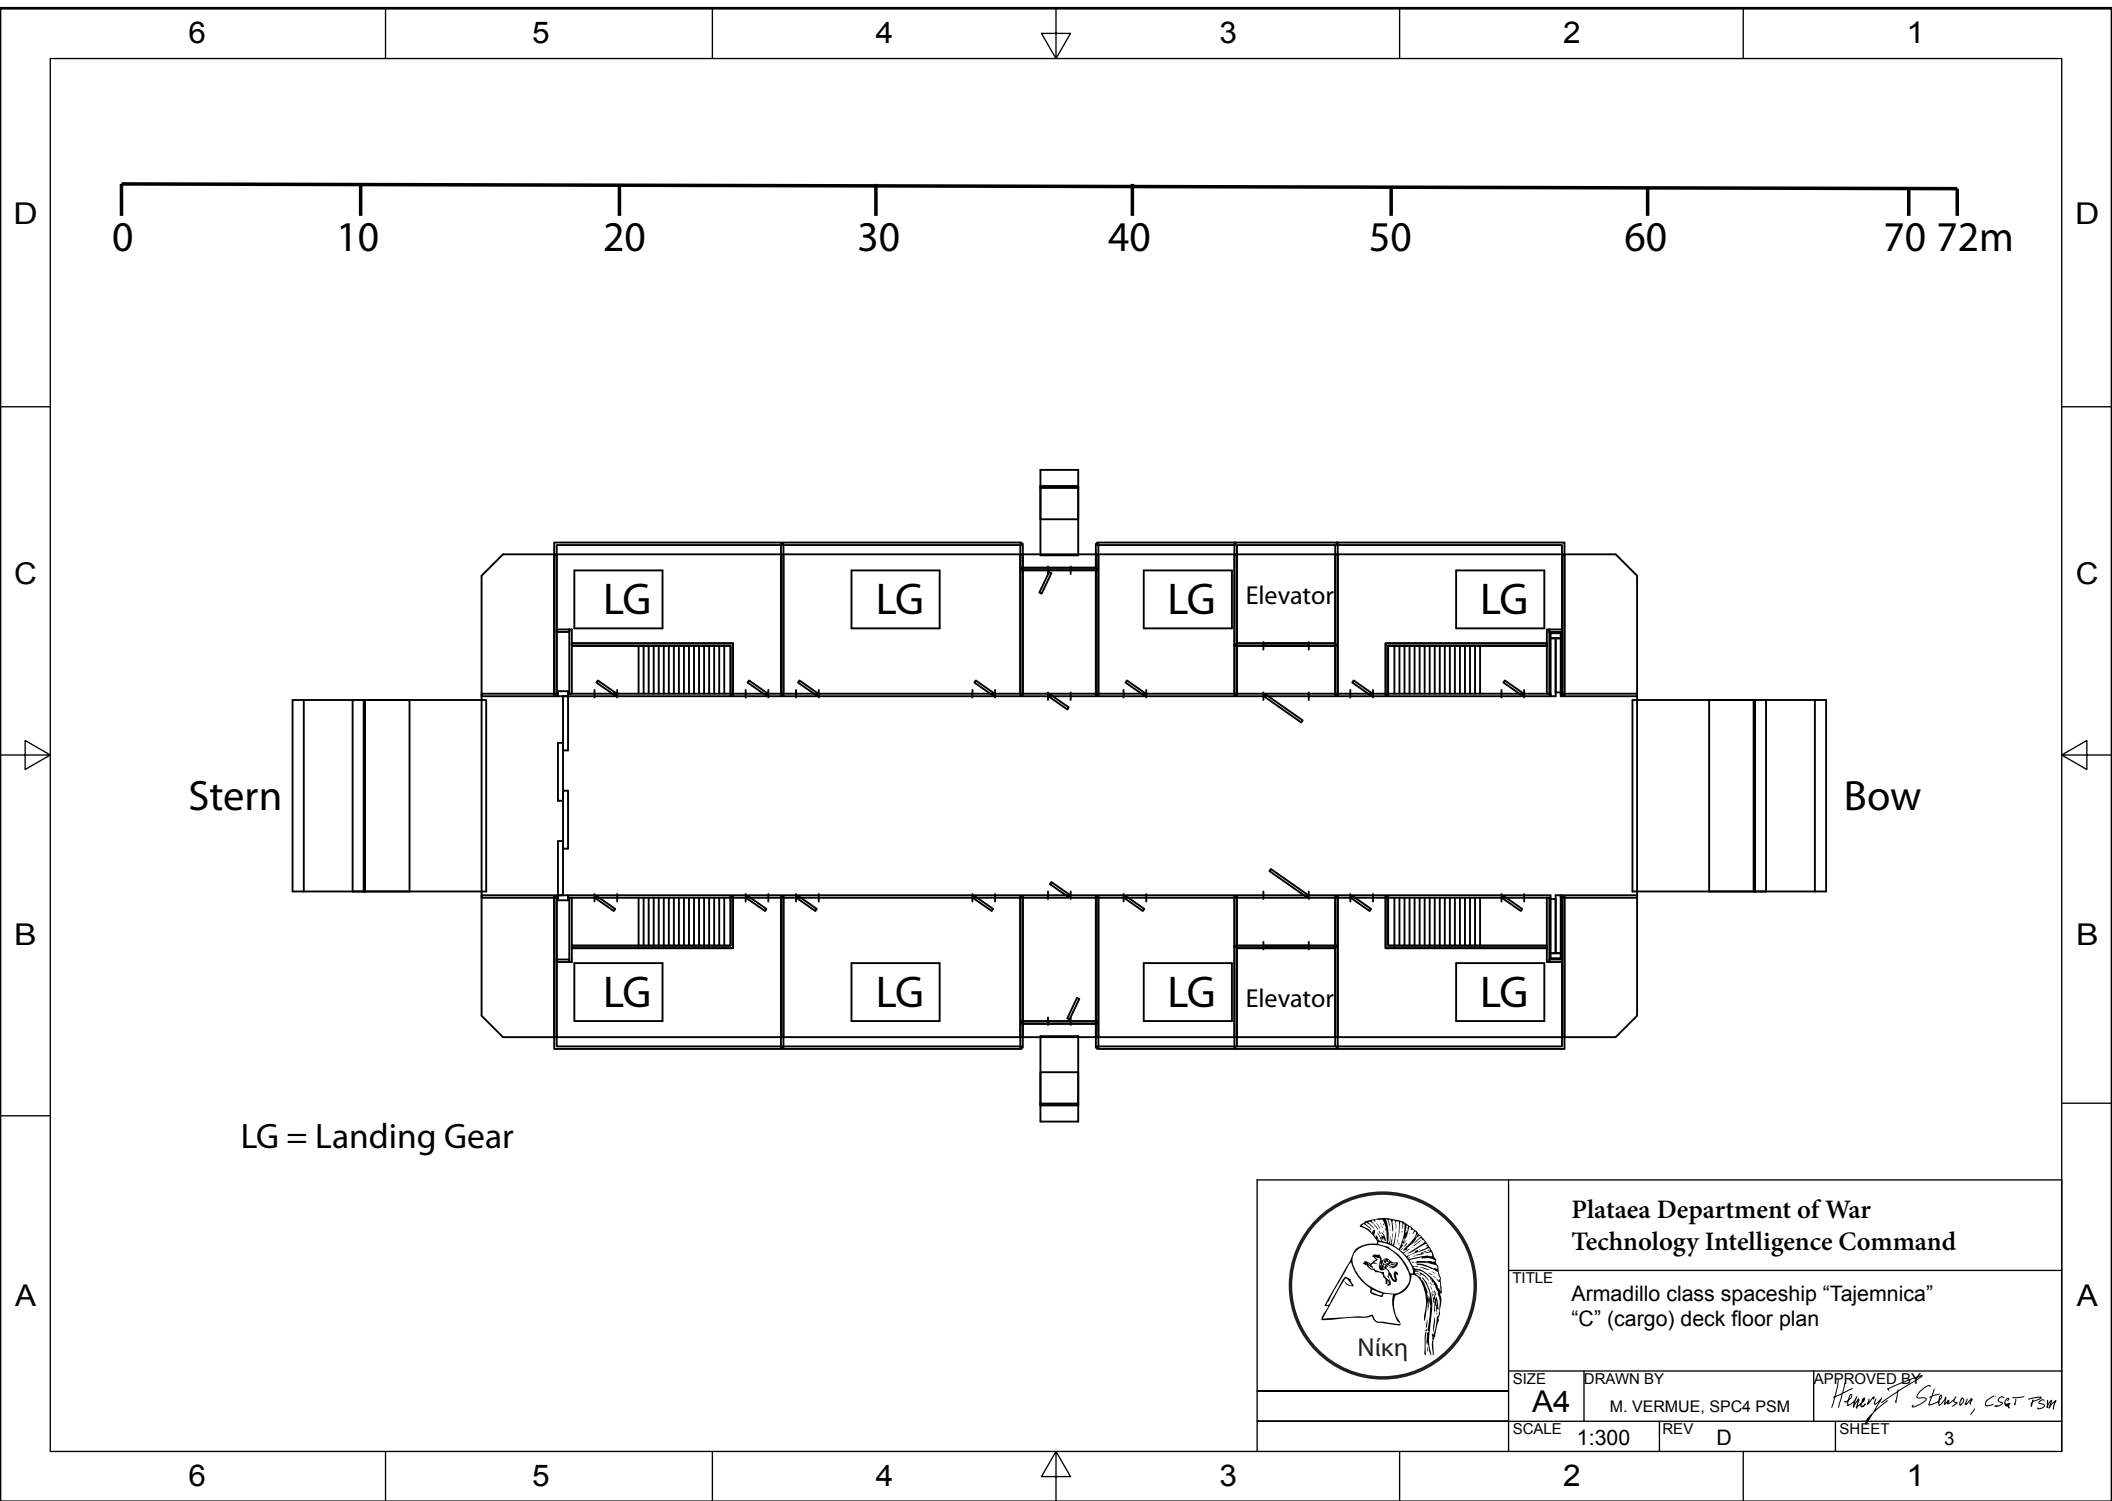

Cabin

Elevator

Cabin

Plataea Department of War  
Technology Intelligence Command

TITLE  
Armadillo class spaceship "Tajemnica"  
"A" (top) deck floor plan

SIZE <b>A4</b>	DRAWN BY M. VERMUE, SPC4 PSM	APPROVED BY <i>Henry Stinson, CS&amp;T PSM</i>
SCALE 1:300	REV F	SHEET 1

6 5 4 3 2 1

**Plataea Department of War  
Technology Intelligence Command**

TITLE  
Armadillo class spaceship "Tajemnica"  
"B" (mid) deck floor plan

SIZE <b>A4</b>	DRAWN BY M. VERMUE, SPC4 PSM	APPROVED BY <i>Henry T. Stinson, CS&amp;T PSM</i>
SCALE 1:300	REV D	SHEET 2

**Plataea Department of War  
Technology Intelligence Command**

TITLE  
Armadillo class spaceship "Tajemnica"  
"C" (cargo) deck floor plan

SIZE <b>A4</b>	DRAWN BY M. VERMUE, SPC4 PSM	APPROVED BY <i>Henry A. Stinson, CS&amp;T PSM</i>
SCALE 1:300	REV D	SHEET 3