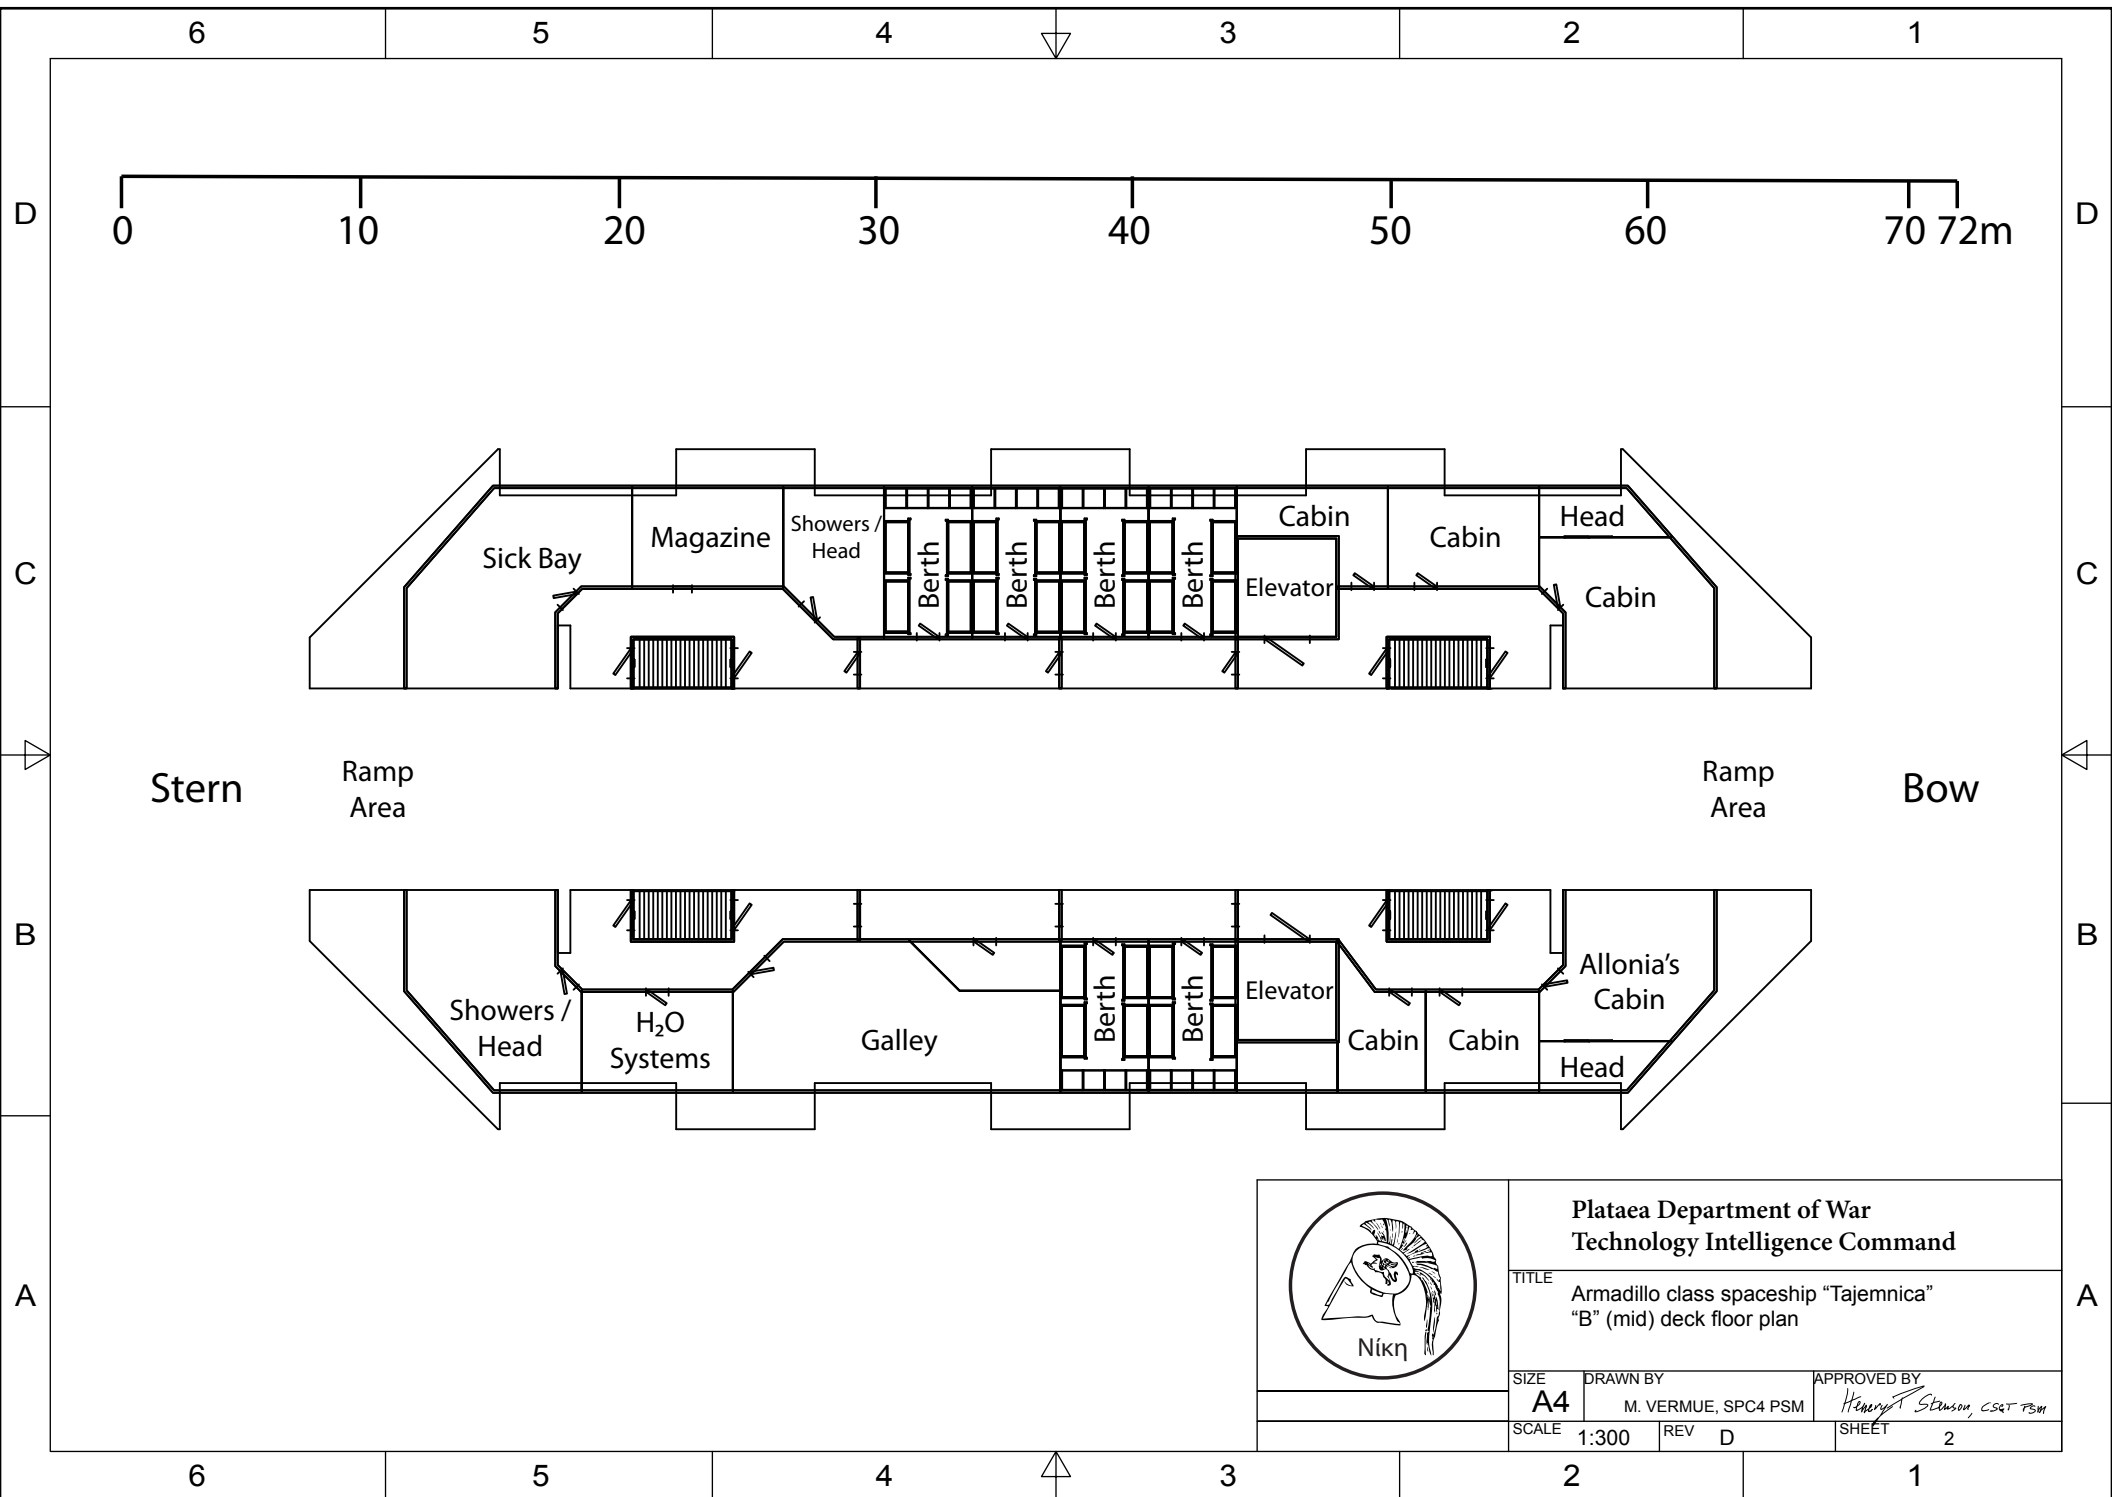

Cabin

Elevator

Cabin

Plataea Department of War  
Technology Intelligence Command

TITLE  
Armadillo class spaceship "Tajemnica"  
"A" (top) deck floor plan

SIZE <b>A4</b>	DRAWN BY M. VERMUE, SPC4 PSM	APPROVED BY <i>Henry Stinson, CS&amp;T PSM</i>
SCALE 1:300	REV F	SHEET 1

6 5 4 3 2 1

**Plataea Department of War  
Technology Intelligence Command**

TITLE  
Armadillo class spaceship "Tajemnica"  
"B" (mid) deck floor plan

SIZE <b>A4</b>	DRAWN BY M. VERMUE, SPC4 PSM	APPROVED BY <i>Henry T. Stinson, CS&amp;T PSM</i>
SCALE 1:300	REV D	SHEET 2

**Plataea Department of War  
Technology Intelligence Command**

TITLE  
Armadillo class spaceship "Tajemnica"  
"C" (cargo) deck floor plan

SIZE <b>A4</b>	DRAWN BY M. VERMUE, SPC4 PSM	APPROVED BY <i>Henry A. Stinson, CS&amp;T PSM</i>
SCALE 1:300	REV D	SHEET 3