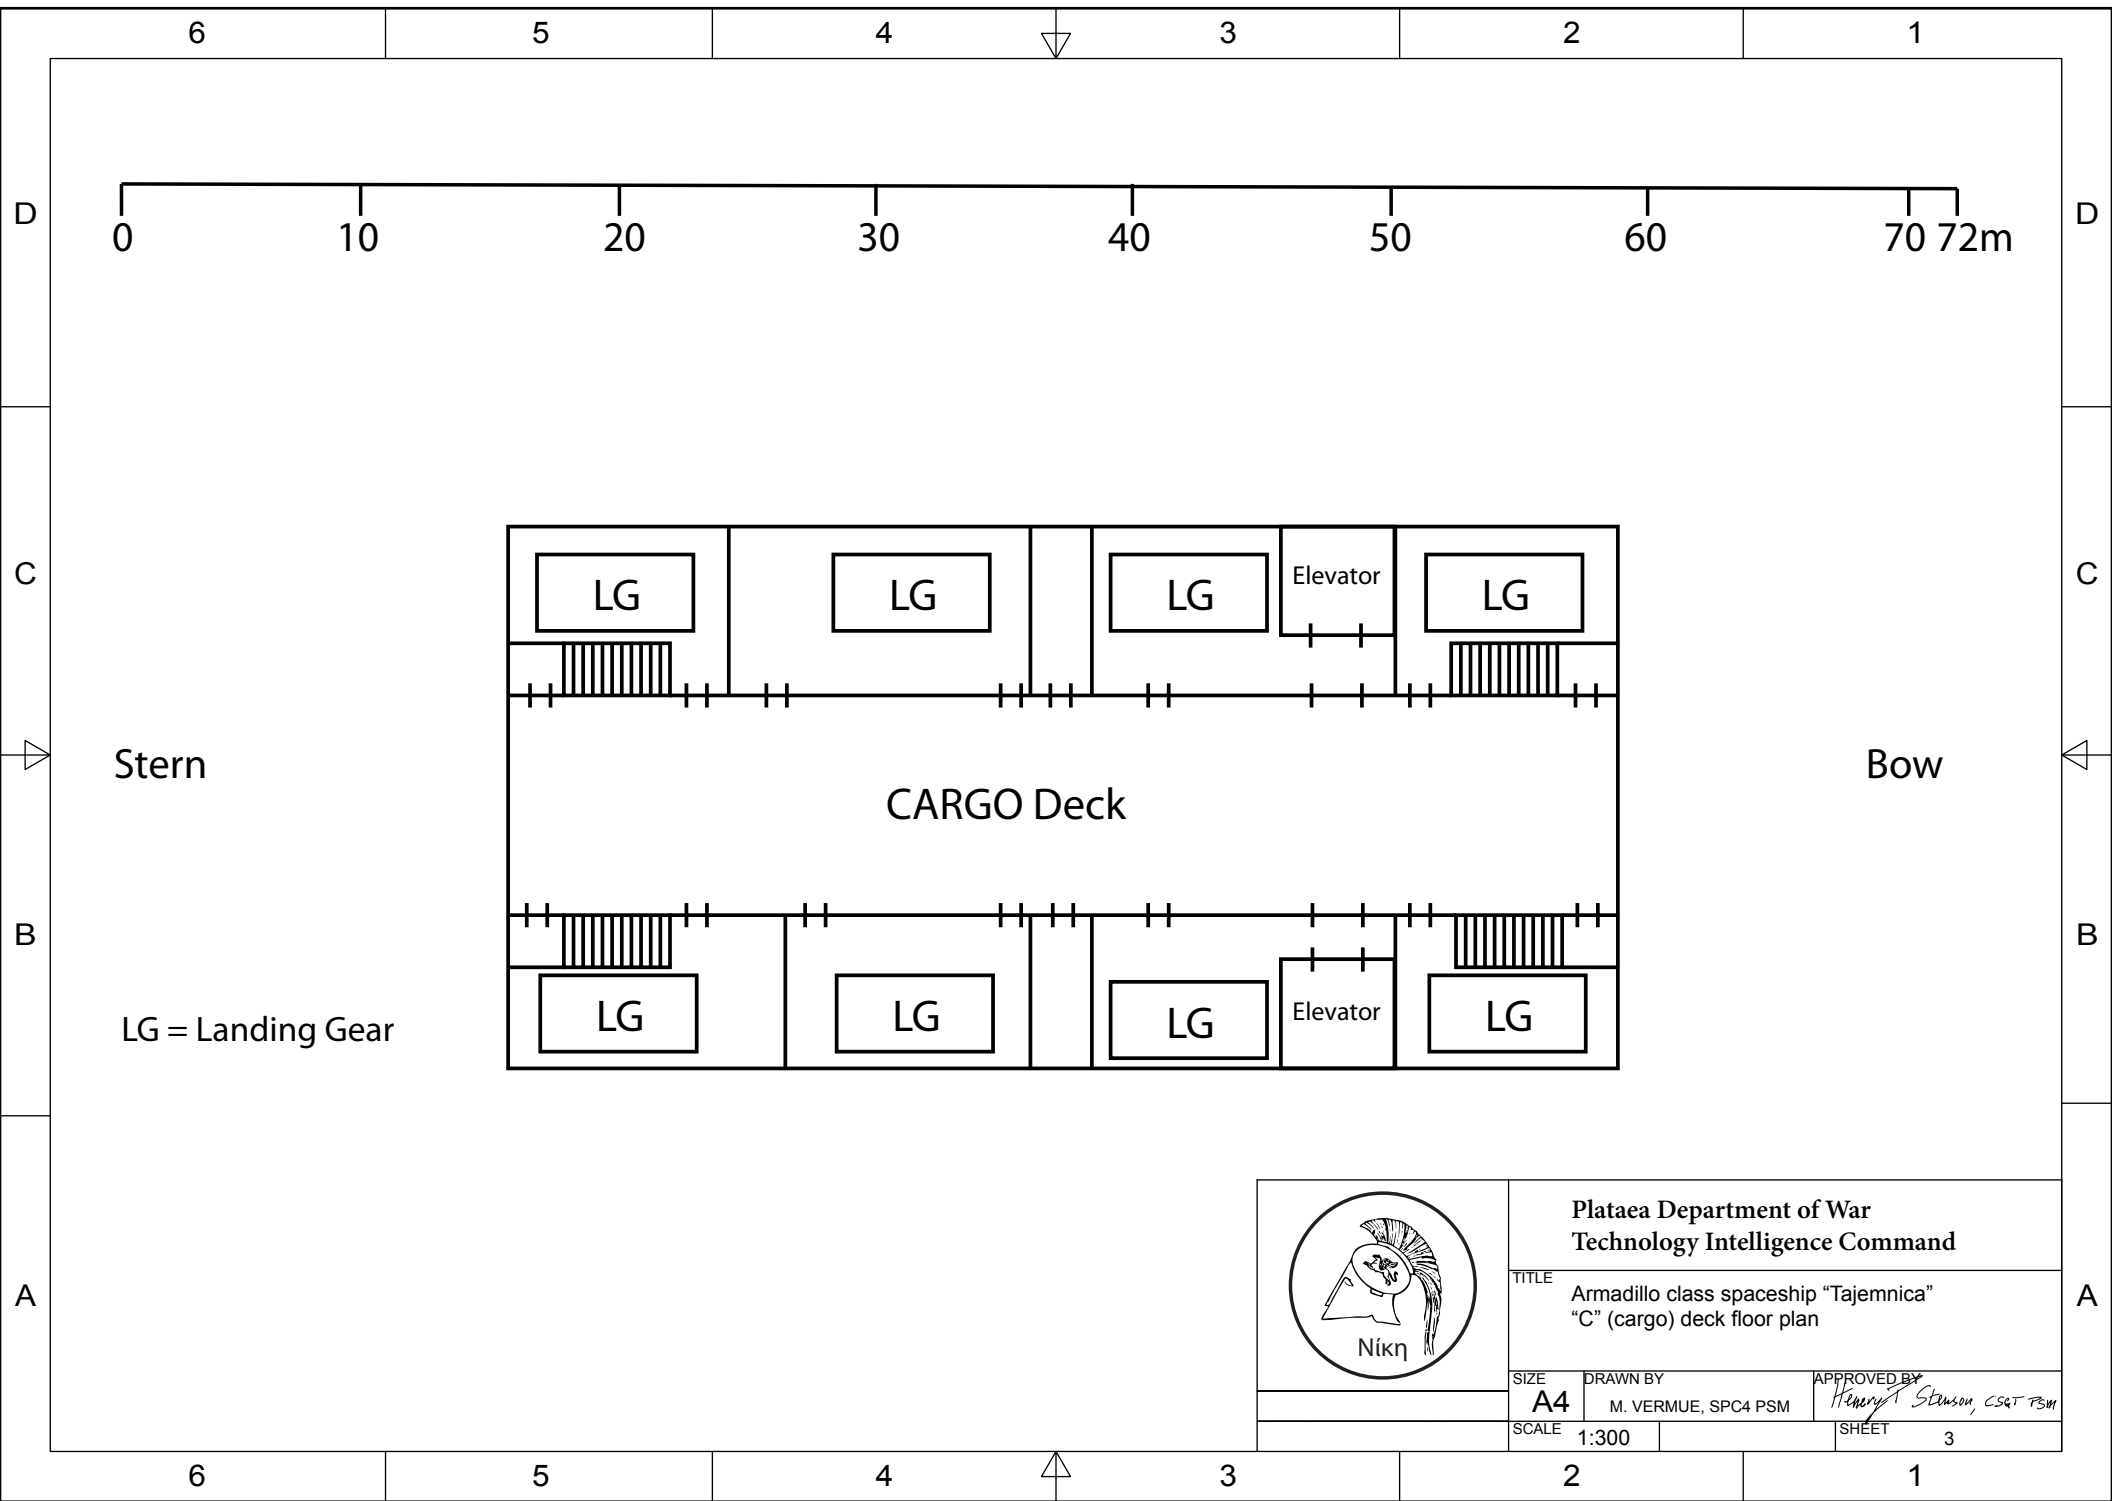

Elevator

Cabin

Plataea Department of War
Technology Intelligence Command

TITLE
Armadillo class spaceship "Tajemnica"
"A" (top) deck floor plan

SIZE: A4 DRAWN BY: M. VERMUE, SPC4 PSM APPROVED BY: *Henry Stinson, CS&T PSM*

SCALE: 1:300 SHEET: 1

6 5 4 3 2 1

**Plataea Department of War
Technology Intelligence Command**

TITLE
Armadillo class spaceship "Tajemnica"
"B" (mid) deck floor plan

SIZE A4	DRAWN BY M. VERMUE, SPC4 PSM	APPROVED BY <i>Henry T. Stinson, CS&T PSM</i>
SCALE 1:300	SHEET 2	

Plataea Department of War
Technology Intelligence Command

TITLE
Armadillo class spaceship "Tajemnica"
"C" (cargo) deck floor plan

SIZE A4	DRAWN BY M. VERMUE, SPC4 PSM	APPROVED BY <i>Henry A. Stinson, CS&T PSM</i>
SCALE 1:300	SHEET 3	