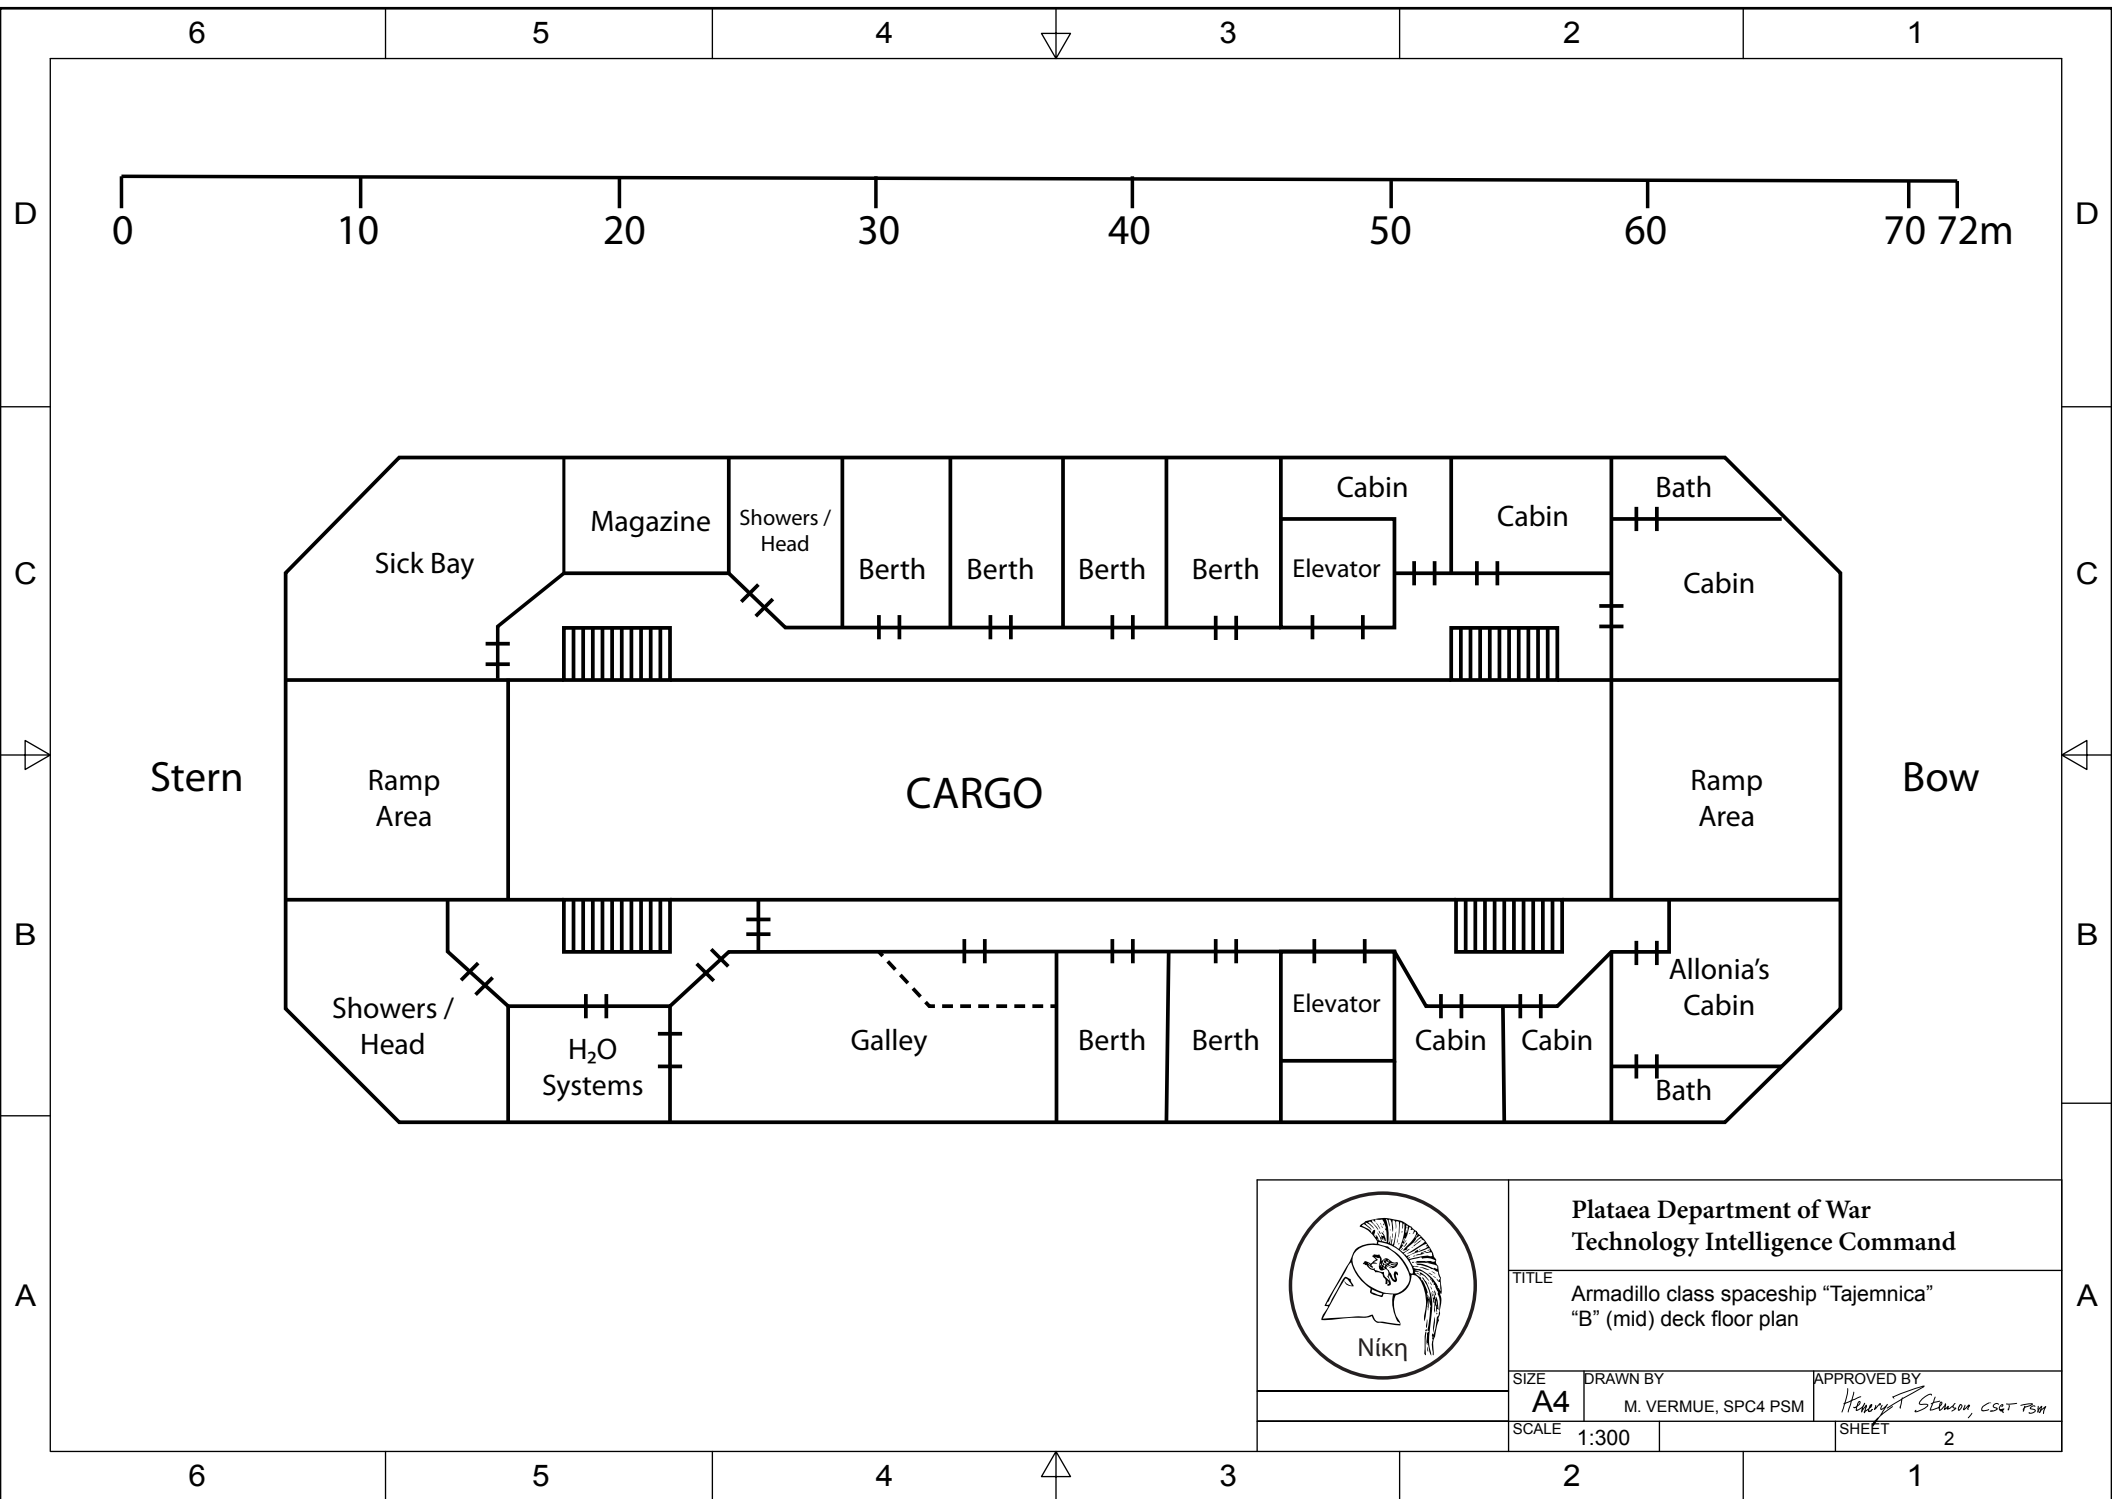

Elevator

Cabin

Plataea Department of War
Technology Intelligence Command

TITLE
Armadillo class spaceship "Tajemnica"
"A" (top) deck floor plan

SIZE: A4 DRAWN BY: M. VERMUE, SPC4 PSM APPROVED BY: *Henry Stinson, CS&T PSM*

SCALE: 1:300 SHEET: 1

6 5 4 3 2 1

**Plataea Department of War
Technology Intelligence Command**

TITLE
Armadillo class spaceship "Tajemnica"
"B" (mid) deck floor plan

SIZE A4	DRAWN BY M. VERMUE, SPC4 PSM	APPROVED BY <i>Henry T. Stinson, CS&T PSM</i>
SCALE 1:300	SHEET 2	

Plataea Department of War
Technology Intelligence Command

TITLE
Armadillo class spaceship "Tajemnica"
"C" (cargo) deck floor plan

SIZE A4	DRAWN BY M. VERMUE, SPC4 PSM	APPROVED BY <i>Henry A. Stinson, CS&T PSM</i>
SCALE 1:300	SHEET 3	